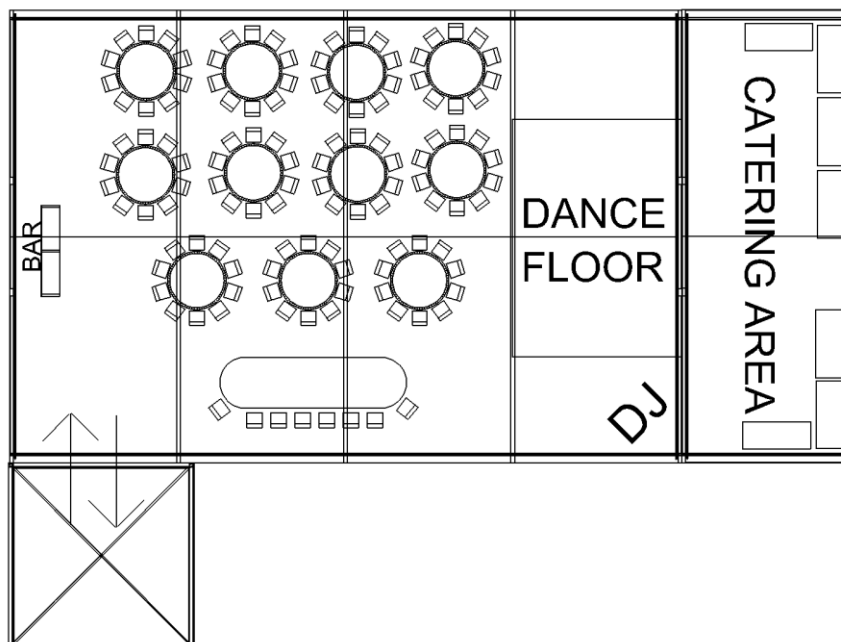

MARQUEES.COM
CREATING SPECIAL EVENTS

Option 2

<u>Qty</u>	<u>Description</u>	<u>Unit Price</u>	<u>Total</u>
1	12m x 18m Clearspan Marquee with Windows	£1,404.00	£1,404.00
1	Ivory Pleated Roof and Wall Linings	£702.00	£702.00
1	Wooden interlocking sub floor	£840.00	£840.00
1	New Carpet Colour of your choice	£840.00	£840.00
2	Chandeliers	£65.00	£130.00
12	Up Lighters	£20.00	£240.00
11	5ft Round Tables	£9.50	£104.50
1	Oval Top Table (10)	£50.00	£50.00
120	Limewash Chiavari Banqueting Chairs*Delivery TBC	£3.95	£474.00
1	Parquet Dance Floor 18ft x 21ft	£540.00	£540.00
1	Catering Marquee inc flooring and lighting	£553.00	£553.00
1	Panoramic Double Entrance Doors to suit a 4.5m bay	£195.00	£195.00
Sub Total			£6,072.50
Delivery			TBC
V.A.T.			£1,214.50
Total			£7,287.00

(layout shows with Chinese hat entrance canopy inc lighting £495.00 + vat)

MARQUEES.COM, NORTHWICH, CHESHIRE

T 01606 330128 • E INFO@MARQUEES.COM • WWW.MARQUEES.COM

DIRECTORS: CRAIG WALKER, PHILIPPA WALKER • COMPANY REG NO. 06115868 • VAT REG NO. 681 7236 20