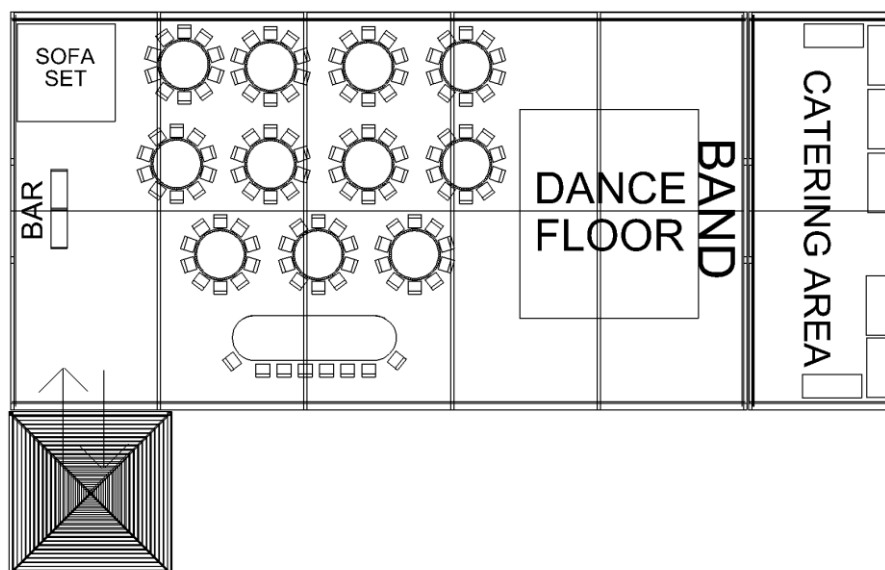

MARQUEES.COM

CREATING SPECIAL EVENTS

Option 3

| <u>Qty</u> | <u>Description</u> | <u>Unit Price</u> | <u>Total</u> |
|------------------|--|-------------------|--------------|
| 1 | 12m x 22.5m Clearspan Marquee with Windows | £1,755.00 | £1,755.00 |
| 1 | Ivory Pleated Roof and Wall Linings | £877.50 | £877.50 |
| 1 | Wooden interlocking sub floor | £1,050.00 | £1,050.00 |
| 1 | New Carpet Colour of your choice | £1,050.00 | £1,050.00 |
| 1 | Starlight Lining Section | £295.00 | £295.00 |
| 2 | Chandeliers | £65.00 | £130.00 |
| 10 | Up Lighters | £20.00 | £200.00 |
| 11 | 5ft Round Tables | £9.50 | £104.50 |
| 1 | Oval Top Table (10) | £50.00 | £50.00 |
| 120 | Limewash Chiavari Banqueting Chairs*Delivery TBC | £3.95 | £474.00 |
| 1 | Black & White Dance Floor 18ft x 20ft | £540.00 | £540.00 |
| 1 | Chinese Hat Entrance Canopy | £495.00 | £495.00 |
| 1 | Catering Marquee inc flooring and lighting | £553.00 | £553.00 |
| 1 | Panoramic Double Entrance Doors to suit a 4.5m bay | £195.00 | £195.00 |
| 1 | Sofa Set | £185.00 | £185.00 |
| 3 | Stage Section | £65.00 | £195.00 |
| Sub Total | | | £8,149.00 |
| Delivery | | | TBC |
| V.A.T. | | | £1,629.80 |
| Total | | | £9,778.80 |