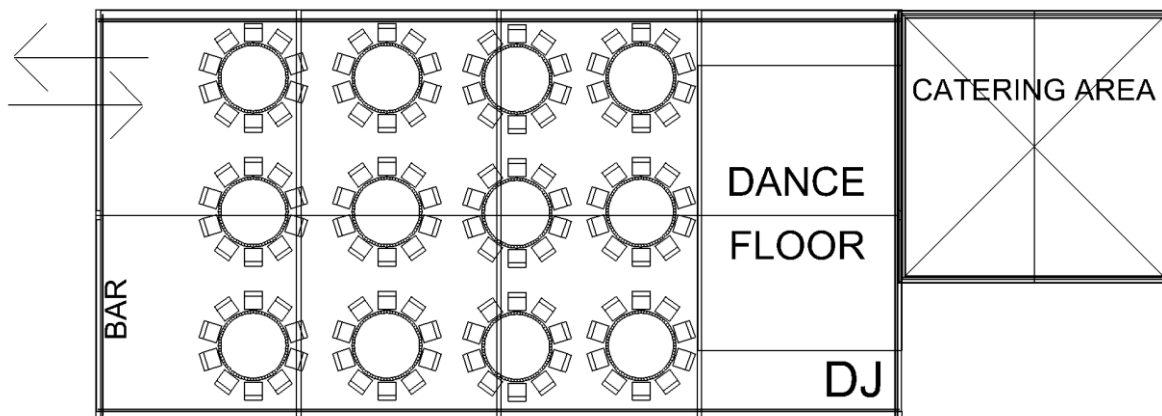

13 September 2023

Re: Wedding for 120 Guests date & venue TBC

Dear

Further to your enquiry, we have pleasure in submitting the following quotations for your event. The three sizes of marquee provide a choice in layout and spacing for your guests. In order to provide you with a more bespoke quotation we'd recommend conducting a site visit.

Option 1

| <u>Qty</u> | <u>Description</u> | <u>Unit Price</u> | <u>Total</u> |
|------------------|--|-------------------|--------------|
| 1 | 9m x 18m Clearspan Marquee with Windows | £1,134.00 | £1,134.00 |
| 1 | Ivory Pleated Roof and Wall Linings | £567.00 | £567.00 |
| 1 | Wooden interlocking sub floor | £630.00 | £630.00 |
| 1 | New Carpet Colour of your choice | £630.00 | £630.00 |
| 2 | Chandeliers | £65.00 | £130.00 |
| 12 | Up Lighters | £20.00 | £240.00 |
| 12 | 5ft Round Tables | £9.50 | £114.00 |
| 120 | White Bistro Chairs | £2.50 | £300.00 |
| 1 | Parquet Dance Floor 15ft x 18ft | £405.00 | £405.00 |
| 1 | Catering Marquee inc flooring and lighting | £553.00 | £553.00 |
| Sub Total | | | £4,703.00 |
| Delivery | | | TBC |
| V.A.T. | | | £940.60 |
| Total | | | £5,643.60 |