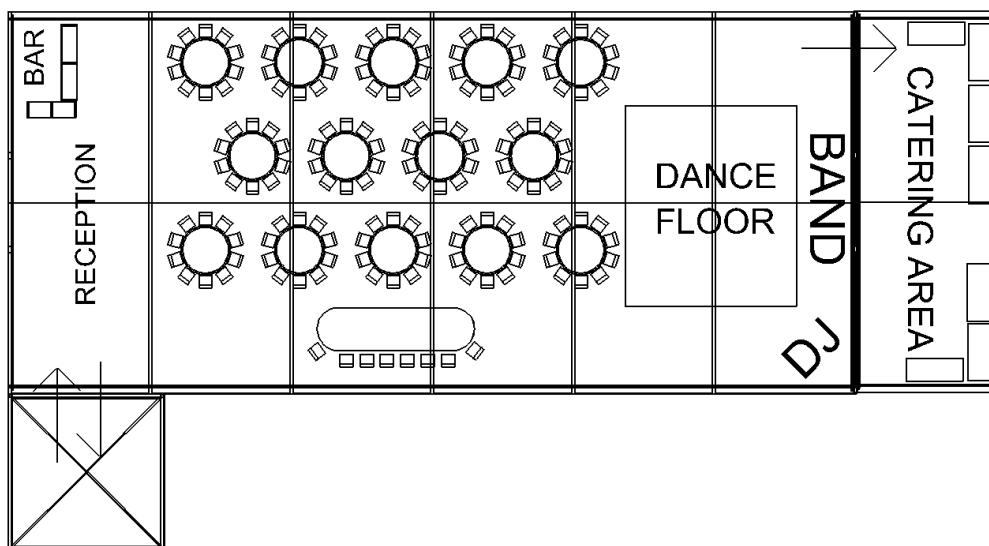

MARQUEES.COM
CREATING SPECIAL EVENTS

Option 2

<u>Qty</u>	<u>Description</u>	<u>Unit Price</u>	<u>Total</u>
1	12m x 22.5m Clearspan Marquee with Windows	£1,325.00	£1,325.00
1	Ivory Pleated Roof and Wall Linings	£662.50	£662.50
1	Wooden interlocking sub floor	£750.00	£750.00
1	New Carpet Colour of your choice	£750.00	£750.00
2	Chandeliers	£45.00	£90.00
14	Up Lighters	£12.00	£168.00
1	Panoramic Double Entrance Doors to suit a 4.5m bay	£150.00	£150.00
14	5ft Round Tables	£8.00	£112.00
1	Oval Top Table (10)	£40.00	£40.00
150	Limewash Banqueting Chairs*	£2.95	£442.50
1	Parquet Dance Floor 18ft x 21ft	£360.00	£360.00
1	Catering Marquee inc flooring and lighting	£453.00	£453.00
1	Chinese Hat Entrance Canopy	£395.00	£395.00
		Sub Total	£5,698.00
		Delivery	TBC
		V.A.T.	£1,139.60
		Total	£6,837.60

MARQUEES.COM

CREATING SPECIAL EVENTS

Option 3

<u>Qty</u>	<u>Description</u>	<u>Unit Price</u>	<u>Total</u>
1	12m x 27m Clearspan Marquee with Windows	£1,550.00	£1,550.00
1	Ivory Pleated Roof and Wall Linings	£775.00	£775.00
1	Wooden interlocking sub floor	£900.00	£900.00
1	New Carpet Colour of your choice	£900.00	£900.00
1	Starlight Lining Section 12m x 4.5m	£295.00	£295.00
2	Chandeliers	£45.00	£90.00
12	Up Lighters	£12.00	£144.00
1	Panoramic Double Entrance Doors to suit a 4.5m bay	£150.00	£150.00
14	5ft Round Tables	£8.00	£112.00
1	Oval Top Table (10)	£40.00	£40.00
150	Limewash Chiavari Banqueting Chairs*	£2.95	£442.50
1	Black & White Dance Floor 18ft x 20ft	£360.00	£360.00
1	Chinese Hat Entrance Canopy	£395.00	£395.00
1	Catering Marquee inc flooring and lighting	£453.00	£453.00
3	Stage Sections	£45.00	£135.00
		Sub Total	£6,741.50
		Delivery	TBC
		V.A.T.	£1,348.30
		Total	£8,089.80