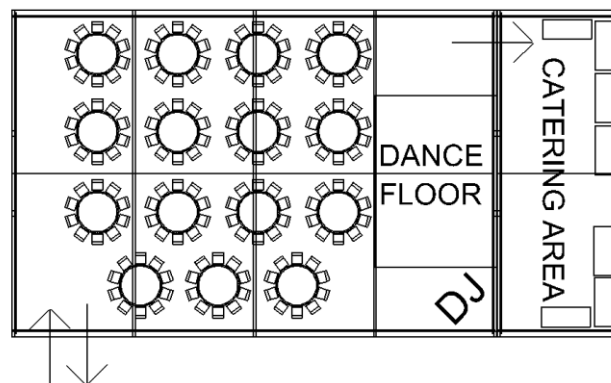

12 February 2021

Re: Wedding for 150 Guests date & venue TBC

Dear

Further to your enquiry, we have pleasure in submitting the following quotations for your event. The three sizes of marquee provide a choice in layout and spacing for your guests. In order to provide you with a more bespoke quotation, we'd recommend conducting a site visit.

Option 1

<u>Qty</u>	<u>Description</u>	<u>Unit Price</u>	<u>Total</u>
1	12m x 18m Clearspan Marquee with Windows	£1,100.00	£1,100.00
1	Ivory Pleated Roof and Wall Linings	£550.00	£550.00
1	Wooden interlocking sub floor	£600.00	£600.00
1	New Carpet Colour of your choice	£600.00	£600.00
2	Chandeliers	£45.00	£90.00
12	Up Lighters	£12.00	£144.00
15	5ft Round Tables	£8.00	£120.00
150	White Bistro Chairs	£2.00	£300.00
1	Parquet Dance Floor 15ft x 18ft	£270.00	£270.00
1	Catering Marquee inc flooring and lighting	£453.00	£453.00
Sub Total			£4,227.00
Delivery			TBC
V.A.T.			£845.40
Total			£5,072.40