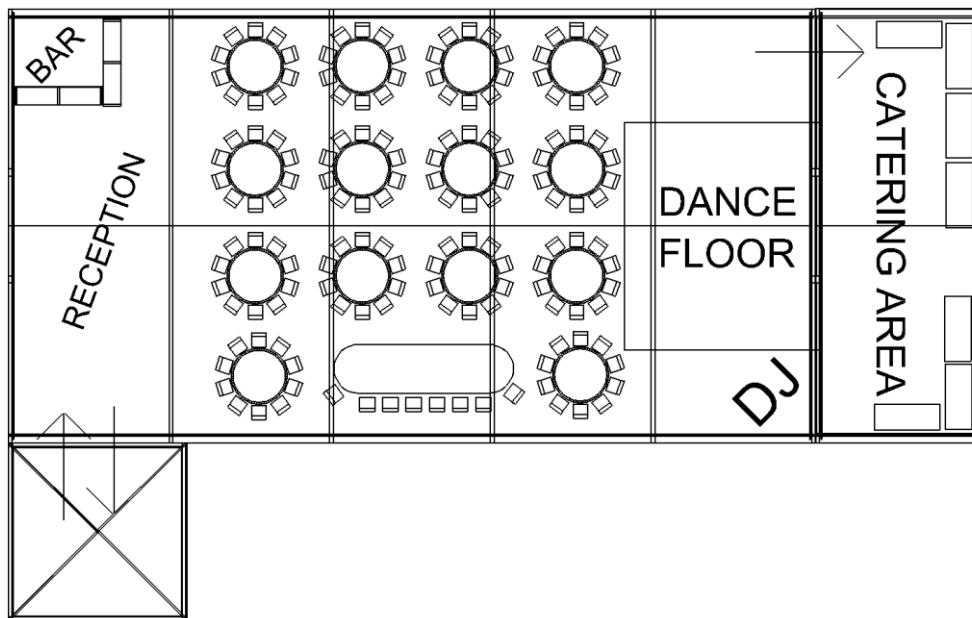

12 February 2021

Re: Wedding for 150 Guests date & venue TBC

Dear

Further to your enquiry, we have pleasure in submitting the following quotations for your event. The three sizes of marquee provide a choice in layout and spacing for your guests. In order to provide you with a more bespoke quotation, we'd recommend conducting a site visit.

Option 1

<u>Qty</u>	<u>Description</u>	<u>Unit Price</u>	<u>Total</u>
1	12m x 18m Clearspan Marquee with Windows	£1,100.00	£1,100.00
1	Ivory Pleated Roof and Wall Linings	£550.00	£550.00
1	Wooden interlocking sub floor	£600.00	£600.00
1	New Carpet Colour of your choice	£600.00	£600.00
2	Chandeliers	£45.00	£90.00
12	Up Lighters	£12.00	£144.00
15	5ft Round Tables	£8.00	£120.00
150	White Bistro Chairs	£2.00	£300.00
1	Parquet Dance Floor 15ft x 18ft	£270.00	£270.00
1	Catering Marquee inc flooring and lighting	£453.00	£453.00
Sub Total			£4,227.00
Delivery			TBC
V.A.T.			£845.40
Total			£5,072.40

MARQUEES.COM
CREATING SPECIAL EVENTS

Option 2

<u>Qty</u>	<u>Description</u>	<u>Unit Price</u>	<u>Total</u>
1	12m x 22.5m Clearspan Marquee with Windows	£1,325.00	£1,325.00
1	Ivory Pleated Roof and Wall Linings	£662.50	£662.50
1	Wooden interlocking sub floor	£750.00	£750.00
1	New Carpet Colour of your choice	£750.00	£750.00
2	Chandeliers	£45.00	£90.00
14	Up Lighters	£12.00	£168.00
1	Panoramic Double Entrance Doors to suit a 4.5m bay	£150.00	£150.00
14	5ft Round Tables	£8.00	£112.00
1	Oval Top Table (10)	£40.00	£40.00
150	Limewash Banqueting Chairs*	£2.95	£442.50
1	Parquet Dance Floor 18ft x 21ft	£360.00	£360.00
1	Catering Marquee inc flooring and lighting	£453.00	£453.00
1	Chinese Hat Entrance Canopy	£395.00	£395.00
		Sub Total	£5,698.00
		Delivery	TBC
		V.A.T.	£1,139.60
		Total	£6,837.60