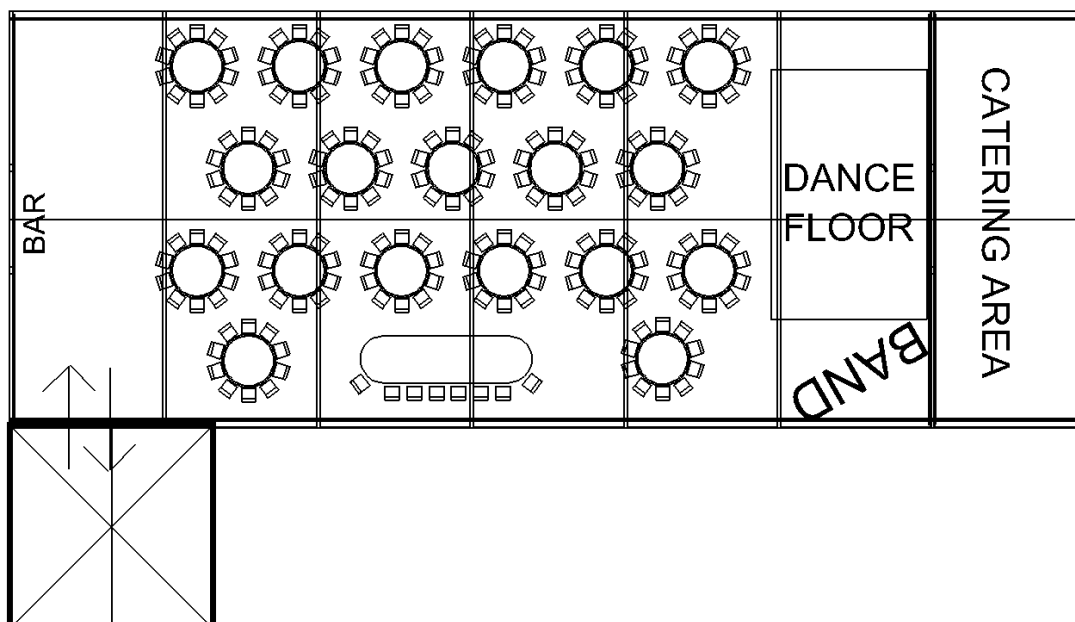

Option 1

<u>Qty</u>	<u>Description</u>	<u>Unit Price</u>	<u>Total</u>
1	12m x 22.5m Clearspan Marquee with Windows	£1,755.00	£1,755.00
1	Ivory Pleated Roof and Wall Linings	£877.50	£877.50
1	Wooden interlocking sub floor	£1,050.00	£1,050.00
1	New Carpet Colour of your choice	£1,050.00	£1,050.00
2	Chandeliers	£65.00	£130.00
14	Up Lighters	£20.00	£280.00
20	5ft Round Tables	£9.50	£190.00
200	White Bistro Chairs	£2.50	£500.00
1	Parquet Dance Floor 15ft x 18ft	£405.00	£405.00
1	Catering Marquee inc flooring and lighting	£553.00	£553.00
Sub Total			£6,790.50
Delivery			TBC
V.A.T.			£1,358.10
Total			£8,148.60

(layout shows with Chinese Hat Entrance Canopy inc lighting £495.00ea + vat)

MARQUEES.COM
CREATING SPECIAL EVENTS

Option 2

<u>Qty</u>	<u>Description</u>	<u>Unit Price</u>	<u>Total</u>
1	12m x 27m Clearspan Marquee with Windows	£2,106.00	£2,106.00
1	Ivory Pleated Roof and Wall Linings	£1,053.00	£1,053.00
1	Wooden interlocking sub floor	£1,260.00	£1,260.00
1	New Carpet Colour of your choice	£1,260.00	£1,260.00
3	Chandeliers	£65.00	£195.00
16	Up Lighters	£20.00	£320.00
1	Panoramic Double Entrance Doors to suit a 4.5m bay	£195.00	£195.00
19	5ft Round Tables	£9.50	£180.50
1	Oval Top Table (10)	£50.00	£50.00
200	Limewash Chiavari Banqueting Chairs*Delivery TBC	£3.95	£790.00
1	Parquet Dance Floor 18ft x 21ft	£405.00	£405.00
1	Catering Marquee inc flooring and lighting	£553.00	£553.00
1	Chinese Hat Entrance Canopy	£495.00	£495.00
Sub Total			£8,862.50
Delivery			TBC
V.A.T.			£1,772.50
Total			£10,635.00