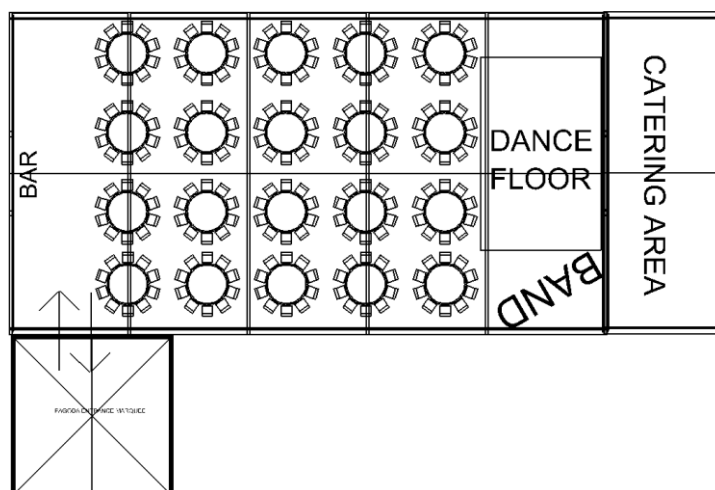

13 September 2023

Re: Wedding for 200 Guests date & venue TBC

Dear

Further to your enquiry, we have pleasure in submitting the following quotations for your event. The three sizes of marquee provide a choice in layout and spacing for your guests. In order to provide you with a more bespoke quotation we'd recommend conducting a site visit.

Option 1

<u>Qty</u>	<u>Description</u>	<u>Unit Price</u>	<u>Total</u>
1	12m x 22.5m Clearspan Marquee with Windows	£1,755.00	£1,755.00
1	Ivory Pleated Roof and Wall Linings	£877.50	£877.50
1	Wooden interlocking sub floor	£1,050.00	£1,050.00
1	New Carpet Colour of your choice	£1,050.00	£1,050.00
2	Chandeliers	£65.00	£130.00
14	Up Lighters	£20.00	£280.00
20	5ft Round Tables	£9.50	£190.00
200	White Bistro Chairs	£2.50	£500.00
1	Parquet Dance Floor 15ft x 18ft	£405.00	£405.00
1	Catering Marquee inc flooring and lighting	£553.00	£553.00
Sub Total			£6,790.50
Delivery			TBC
V.A.T.			£1,358.10
Total			£8,148.60

(layout shows with Chinese Hat Entrance Canopy inc lighting £495.00ea + vat)

MARQUEES.COM
CREATING SPECIAL EVENTS

Option 2

<u>Qty</u>	<u>Description</u>	<u>Unit Price</u>	<u>Total</u>
1	12m x 27m Clearspan Marquee with Windows	£2,106.00	£2,106.00
1	Ivory Pleated Roof and Wall Linings	£1,053.00	£1,053.00
1	Wooden interlocking sub floor	£1,260.00	£1,260.00
1	New Carpet Colour of your choice	£1,260.00	£1,260.00
3	Chandeliers	£65.00	£195.00
16	Up Lighters	£20.00	£320.00
1	Panoramic Double Entrance Doors to suit a 4.5m bay	£195.00	£195.00
19	5ft Round Tables	£9.50	£180.50
1	Oval Top Table (10)	£50.00	£50.00
200	Limewash Chiavari Banqueting Chairs*Delivery TBC	£3.95	£790.00
1	Parquet Dance Floor 18ft x 21ft	£405.00	£405.00
1	Catering Marquee inc flooring and lighting	£553.00	£553.00
1	Chinese Hat Entrance Canopy	£495.00	£495.00
Sub Total			£8,862.50
Delivery			TBC
V.A.T.			£1,772.50
Total			£10,635.00