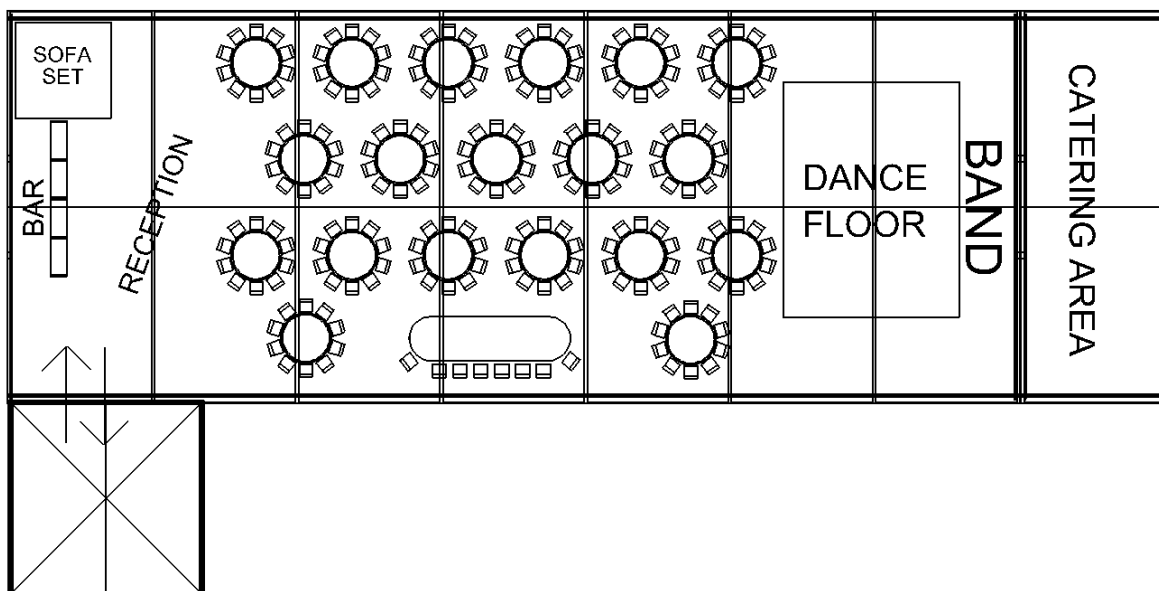

Option 3

<u>Qty</u>	<u>Description</u>	<u>Unit Price</u>	<u>Total</u>
1	12m x 31.5m Clearspan Marquee with Windows	£2,457.00	£2,457.00
1	Ivory Pleated Roof and Wall Linings	£1,228.50	£1,228.50
1	Wooden interlocking sub floor	£1,470.00	£1,470.00
1	New Carpet Colour of your choice	£1,470.00	£1,470.00
1	Starlight Lining Section 12m x 4.5m	£295.00	£295.00
3	Chandeliers	£65.00	£195.00
14	Up Lighters	£20.00	£280.00
1	Panoramic Double Entrance Doors to suit a 4.5m bay	£195.00	£195.00
19	5ft Round Tables	£9.50	£180.50
1	Oval Top Table (10)	£50.00	£50.00
200	Limewash Chiavari Banqueting Chairs*Delivery TBC	£3.95	£790.00
1	Black & White Dance Floor 18ft x 20ft	£540.00	£540.00
1	Chinese Hat Entrance Canopy	£495.00	£495.00
1	Catering Marquee inc flooring and lighting	£553.00	£553.00
1	Sofa Set	£185.00	£185.00
3	Stage Sections	£65.00	£195.00
Sub Total			£10,579.00
Delivery			TBC
V.A.T.			£2,115.80
Total			£12,694.80