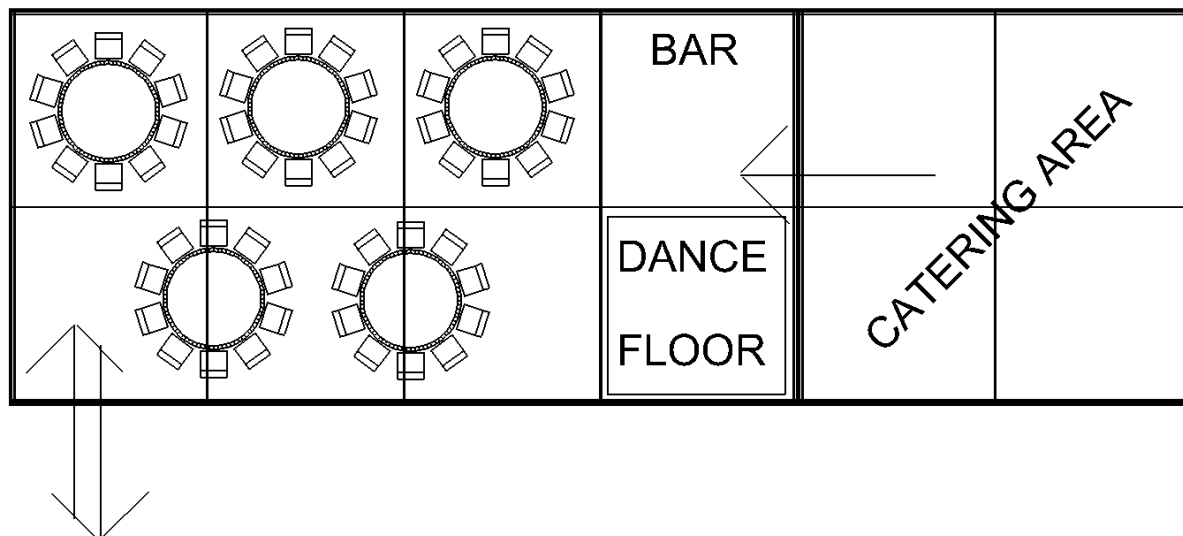

19 October 2021

Re: Wedding for 50 Guests date & venue TBC

Dear

Further to your enquiry, we have pleasure in submitting the following quotations for your event. The three sizes of marquee provide a choice in layout and spacing for your guests. In order to provide you with a more bespoke quotation we'd recommend conducting a site visit.

Option 1

<u>Qty</u>	<u>Description</u>	<u>Unit Price</u>	<u>Total</u>
1	6m x 12m Modular Frame Marquee with Windows	£450.00	£450.00
1	Ivory Pleated Roof and Wall Linings	£225.00	£225.00
1	Wooden interlocking sub floor	£200.00	£200.00
1	New Carpet Colour TBC	£200.00	£200.00
1	Chandelier	£45.00	£45.00
8	Up Lighters	£15.00	£120.00
5	5ft Round Tables	£8.50	£42.50
50	White Bistro Chairs	£2.50	£125.00
1	Catering Marquee inc. flooring and lighting	£453.00	£453.00
1	Parquet Dance Floor 12ft x 12ft	£170.00	£170.00
	Sub Total		£2,030.50
	Delivery		TBC
	V.A.T.		£406.10
	Total		£2,436.60

MARQUEES.COM

CREATING SPECIAL EVENTS

Option 2

<u>Qty</u>	<u>Description</u>	<u>Unit Price</u>	<u>Total</u>
1	9m x 13.5m Clearspan Marquee with Windows	£725.00	£725.00
1	Ivory Pleated Roof and Wall Linings	£362.50	£362.50
1	Wooden interlocking sub floor	£337.50	£337.50
1	New Carpet Colour TBC	£337.50	£337.50
1	Large Chandelier	£45.00	£45.00
10	Up Lighters	£15.00	£150.00
4	5ft Round Tables	£8.50	£34.00
1	Oval Top Table (10)	£50.00	£50.00
50	Limewash Chiavari Banqueting Chairs*	£3.95	£197.50
1	Parquet Dance Floor 18ft x 18ft	£325.00	£325.00
1	Catering Marquee inc flooring and lighting	£453.00	£453.00
1	Panoramic Double Entrance doors to suit a 4.5m bay	£175.00	£175.00
Sub Total		£3,192.00	
Delivery		TBC	
V.A.T.		£638.40	
Total		£3,830.40	