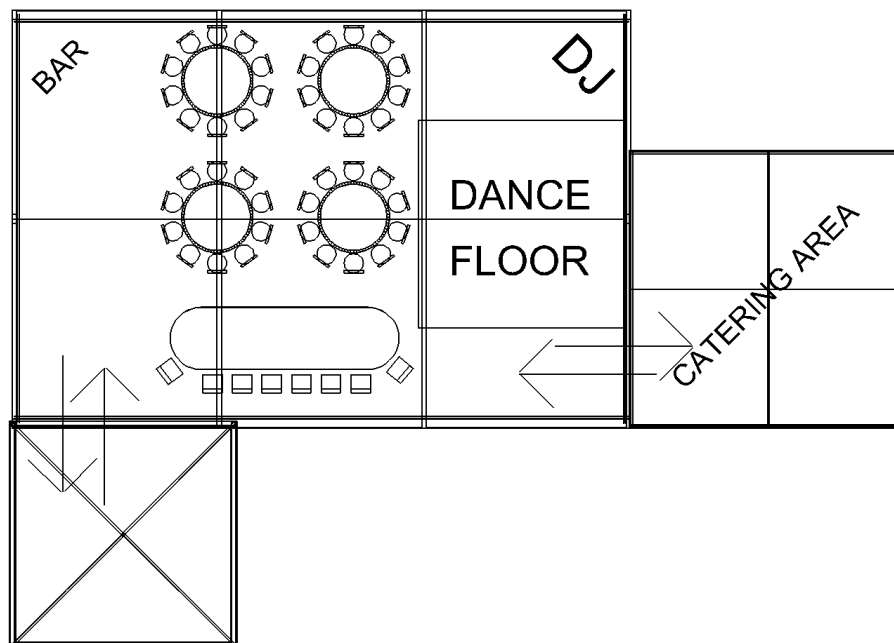

Option 3

<u>Qty</u>	<u>Description</u>	<u>Unit Price</u>	<u>Total</u>
1	9m x 13.5m Clearspan Marquee with Windows	£725.00	£725.00
1	Ivory Pleated Roof and Wall Linings	£362.50	£362.50
1	Wooden interlocking sub floor	£337.50	£337.50
1	New Carpet Colour TBC	£337.50	£337.50
1	Large Chandelier	£45.00	£45.00
10	Up Lighters	£15.00	£150.00
4	5ft Round Tables	£8.50	£34.00
1	Oval Top Table (10)	£50.00	£50.00
50	Limewash Chiavari Banqueting Chairs*	£3.95	£197.50
1	Black and White Dance Floor 18ft x 18ft	£325.00	£325.00
1	Catering Marquee inc flooring and lighting	£453.00	£453.00
1	Panoramic Double Entrance doors to suit a 4.5m bay	£175.00	£175.00
1	Starlight Lining Section (9m x 6.75m)	£295.00	£295.00
1	Chinese Hat Entrance Canopy	£395.00	£395.00
	Sub Total		£3,882.00
	Delivery		TBC
	V.A.T.		£776.40
	Total		£4,658.40