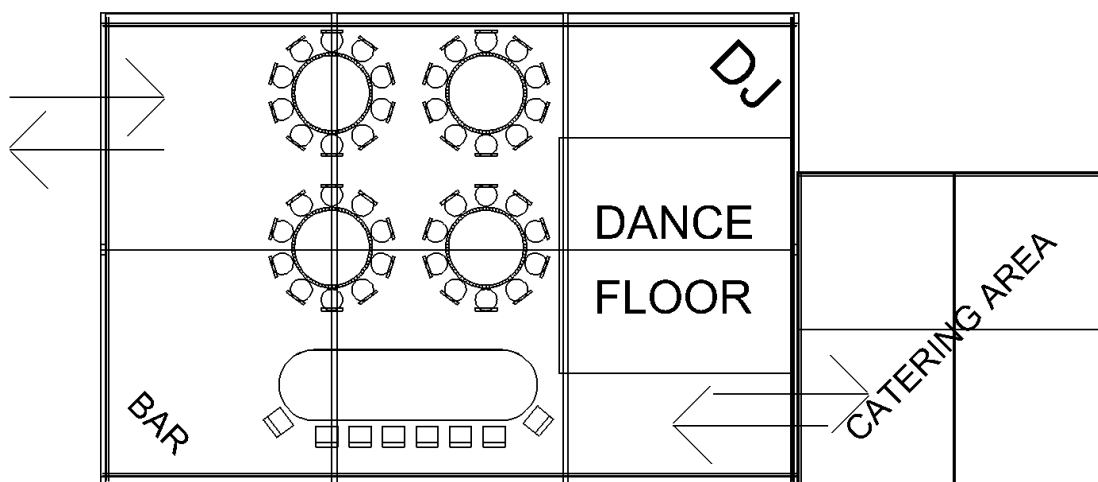

Option 1

<u>Qty</u>	<u>Description</u>	<u>Unit Price</u>	<u>Total</u>
1	6m x 12m Modular Frame Marquee with Windows	£450.00	£450.00
1	Ivory Pleated Roof and Wall Linings	£225.00	£225.00
1	Wooden interlocking sub floor	£200.00	£200.00
1	New Carpet Colour TBC	£200.00	£200.00
1	Chandelier	£45.00	£45.00
8	Up Lighters	£15.00	£120.00
5	5ft Round Tables	£8.50	£42.50
50	White Bistro Chairs	£2.50	£125.00
1	Catering Marquee inc. flooring and lighting	£453.00	£453.00
1	Parquet Dance Floor 12ft x 12ft	£170.00	£170.00
	Sub Total		£2,030.50
	Delivery		TBC
	V.A.T.		£406.10
	Total		£2,436.60

MARQUEES.COM

CREATING SPECIAL EVENTS

Option 2

<u>Qty</u>	<u>Description</u>	<u>Unit Price</u>	<u>Total</u>
1	9m x 13.5m Clearspan Marquee with Windows	£725.00	£725.00
1	Ivory Pleated Roof and Wall Linings	£362.50	£362.50
1	Wooden interlocking sub floor	£337.50	£337.50
1	New Carpet Colour TBC	£337.50	£337.50
1	Large Chandelier	£45.00	£45.00
10	Up Lighters	£15.00	£150.00
4	5ft Round Tables	£8.50	£34.00
1	Oval Top Table (10)	£50.00	£50.00
50	Limewash Chiavari Banqueting Chairs*	£3.95	£197.50
1	Parquet Dance Floor 18ft x 18ft	£325.00	£325.00
1	Catering Marquee inc flooring and lighting	£453.00	£453.00
1	Panoramic Double Entrance doors to suit a 4.5m bay	£175.00	£175.00
Sub Total		£3,192.00	
Delivery		TBC	
V.A.T.		£638.40	
Total		£3,830.40	