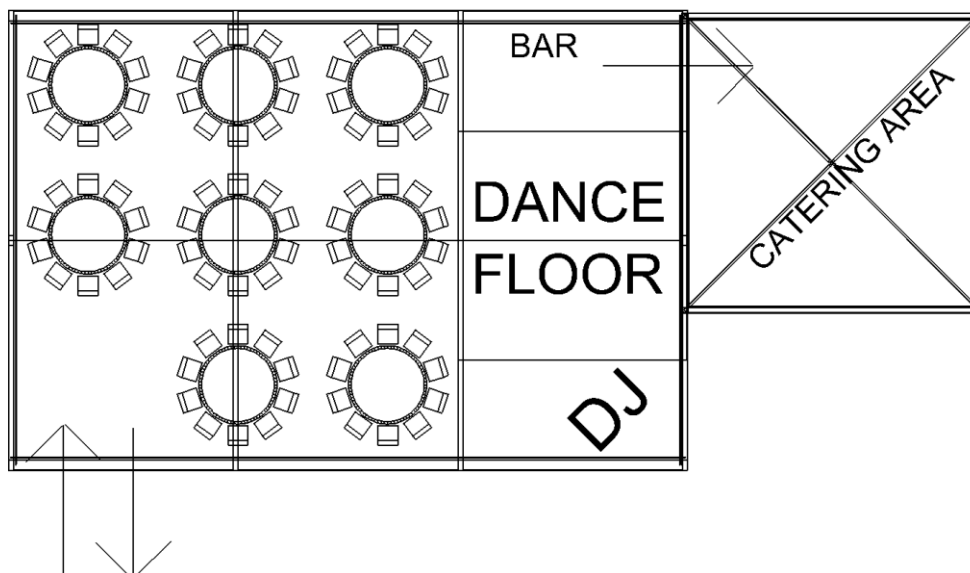

13 September 2023

Re: Wedding for 80 Guests date & venue TBC

Dear

Further to your enquiry, we have pleasure in submitting the following quotations for your event. The three sizes of marquee provide a choice in layout and spacing for your guests. In order to provide you with a more bespoke quotation we'd recommend conducting a site visit.

Option 1

| <u>Qty</u> | <u>Description</u> | <u>Unit Price</u> | <u>Total</u> |
|------------|---|-------------------|------------------|
| 1 | 9m x 13.5m Clearspan Frame Marquee with Windows | £850.50 | £850.50 |
| 1 | Ivory Pleated Roof and Wall Linings | £425.25 | £425.25 |
| 1 | Wooden interlocking sub floor | £472.50 | £472.50 |
| 1 | New Carpet Colour TBC | £472.50 | £472.50 |
| 1 | Chandelier | £65.00 | £65.00 |
| 10 | Up Lighters | £20.00 | £200.00 |
| 8 | 5ft Round Tables | £9.50 | £76.00 |
| 80 | White Bistro Chairs | £2.50 | £200.00 |
| 1 | Catering Marquee inc flooring and lighting | £553.00 | £553.00 |
| 1 | Parquet Dance Floor 15ft x 15ft | £338.00 | £338.00 |
| | | Sub Total | £3,652.75 |
| | | Delivery | TBC |
| | | V.A.T. | £730.55 |
| | | Total | £4,383.30 |