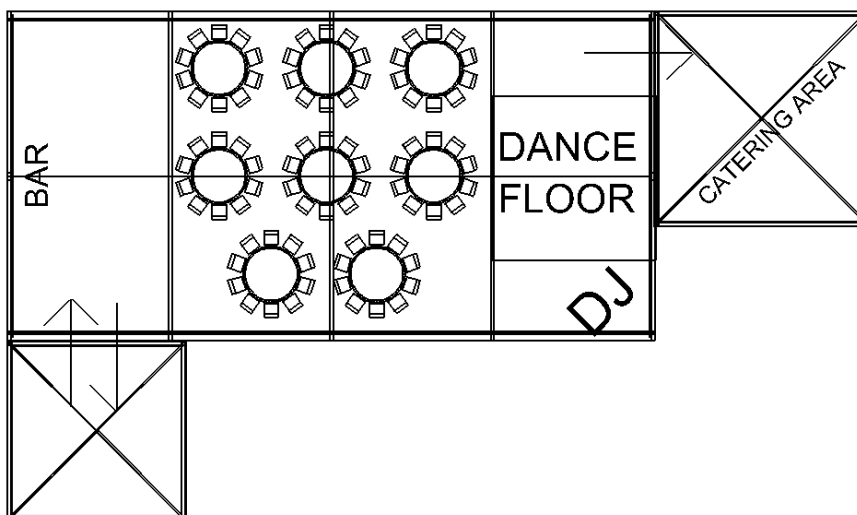

MARQUEES.COM

CREATING SPECIAL EVENTS

Option 2

<u>Qty</u>	<u>Description</u>	<u>Unit Price</u>	<u>Total</u>
1	9m x 18m Clearspan Frame Marquee with Windows	£1,134.00	£1,134.00
1	Ivory Pleated Roof and Wall Linings	£567.00	£567.00
1	Wooden interlocking sub floor	£630.00	£630.00
1	New Carpet Colour TBC	£630.00	£630.00
2	Large Chandeliers	£65.00	£130.00
12	Up Lighters	£20.00	£240.00
8	5ft Round Tables	£9.50	£76.00
80	Limewash Chiavari Banqueting Chairs *Delivery TBC	£3.95	£316.00
1	Parquet Dance Floor 18ft x 18ft	£486.00	£486.00
1	Catering Marquee inc flooring and lighting	£553.00	£553.00
1	Panoramic Double Entrance Doors to suit a 4.5m bay	£195.00	£195.00
1	Chinese Hat Entrance Canopy inc lighting	£495.00	£495.00
	Sub Total		£5,452.00
	Delivery		TBC
	V.A.T.		£1,090.40
	Total		£6,542.40

MARQUEES.COM, NORTHWICH, CHESHIRE

T 01606 330128 • E INFO@MARQUEES.COM • WWW.MARQUEES.COM

DIRECTORS: CRAIG WALKER, PHILIPPA WALKER • COMPANY REG NO. 06115868 • VAT REG NO. 681 7236 20