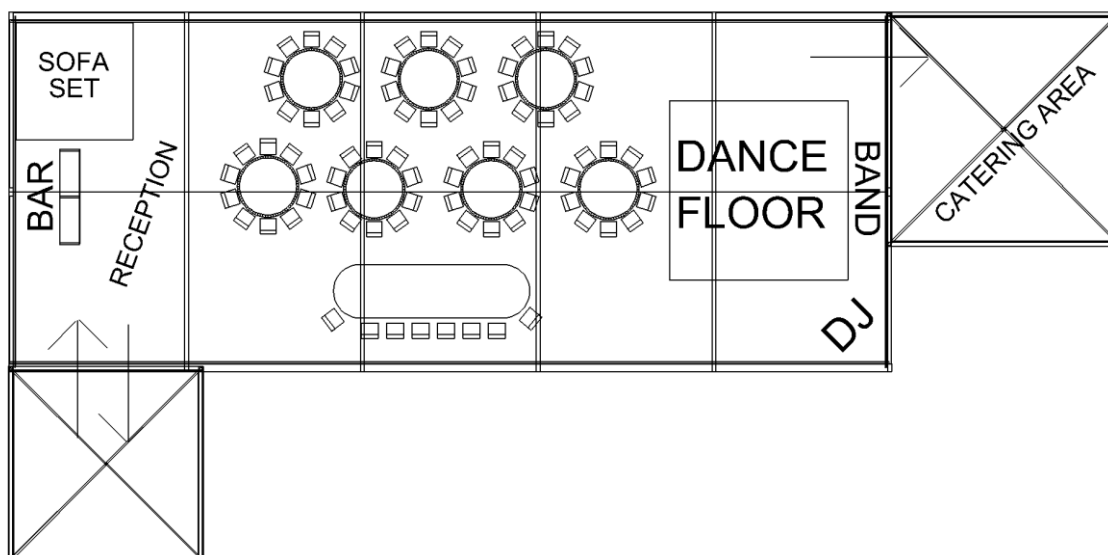

Option 3

| <u>Qty</u> | <u>Description</u> | <u>Unit Price</u> | <u>Total</u> |
|------------|--|-------------------|--------------|
| 1 | 9m x 22.5m Clearspan Frame Marquee with Windows | £1,417.50 | £1,417.50 |
| 1 | Ivory Pleated Roof and Wall Linings | £708.25 | £708.25 |
| 1 | Wooden interlocking sub floor | £787.50 | £787.50 |
| 1 | New Carpet Colour TBC | £787.50 | £787.50 |
| 1 | Starlight lining section 9m x 6.75m | £295.00 | £295.00 |
| 2 | Large Chandeliers | £65.00 | £130.00 |
| 12 | Up Lighters | £20.00 | £240.00 |
| 7 | 5ft Round Tables | £9.50 | £66.50 |
| 1 | Oval Top Table (10) | £50.00 | £50.00 |
| 80 | Limewash Chiavari Banqueting Chairs*Delivery TBC | £3.95 | £316.00 |
| 1 | Black and White Dance Floor 18ft x 18ft | £486.00 | £486.00 |
| 1 | Catering Marquee inc flooring and lighting | £553.00 | £553.00 |
| 1 | Sofa Set | £185.00 | £185.00 |
| 3 | Stage Sections for the band | £65.00 | £195.00 |
| 1 | Chinese Hat Entrance Canopy | £495.00 | £495.00 |
| 1 | Panoramic Double Entrance Doors to suit a 4.5m bay | £195.00 | £195.00 |
| | Sub Total | | £6,907.25 |
| | Delivery | | TBC |
| | V.A.T. | | £1,381.45 |
| | Total | | £8,288.70 |